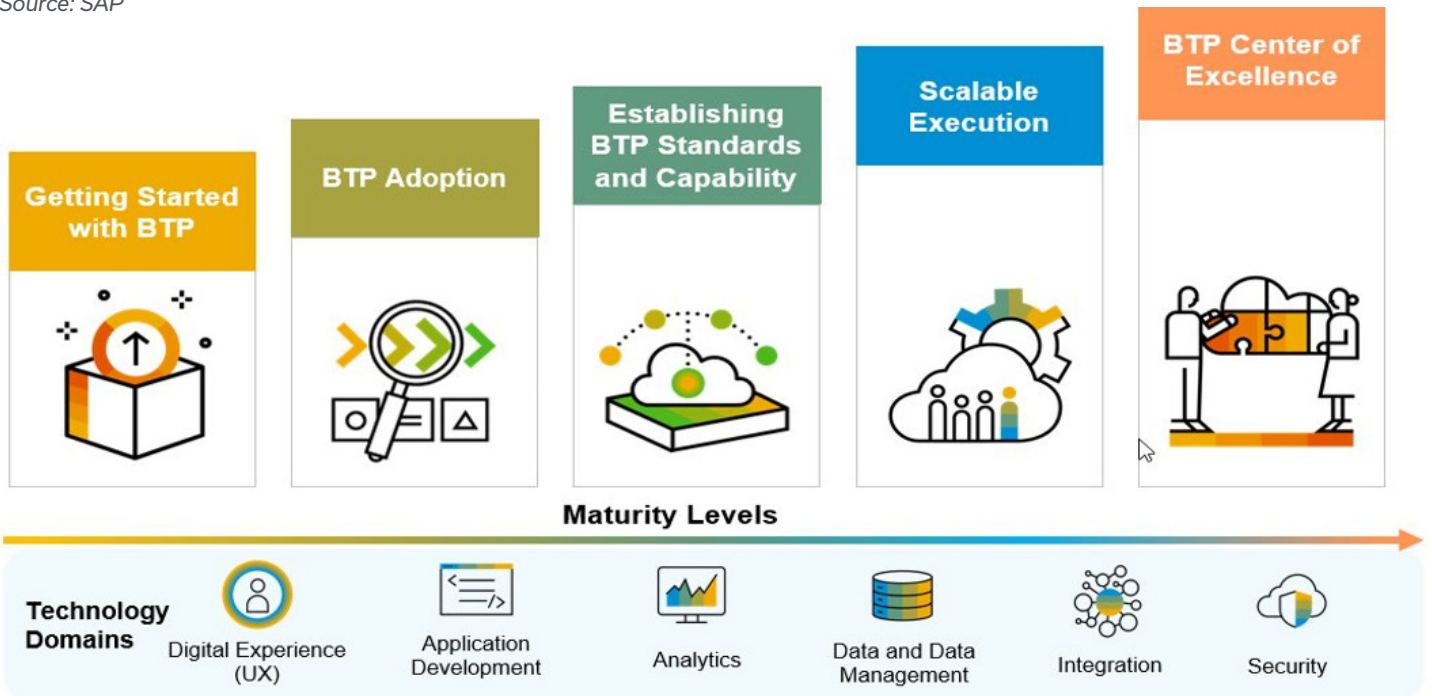

SAP BTP Journey

Source: SAP

Our Services:

PLAN

BTP & RISE Advisory Services: Expert guidance to optimize your SAP transformation with BTP and RISE for enhanced business outcomes.

Clean Core Assessments: Assess your ERP system to ensure minimal customization, reduce technical debt, and maintain system stability.

BTP Starter Pack: A tailored, fast-track solution to kickstart your journey with SAP Business Technology Platform (BTP).

MIGRATE

PI/PO Move: With SAP BTP's powerful Integration Suite, we ensure a seamless transition by providing a flexible, scalable platform designed for integrating both SAP and non-SAP systems.

BW Move: We seamlessly migrate your SAP BW system, ensuring minimal disruption, optimized performance, and full integration with your existing SAP landscape.

Talk to us today about where you are and where you want to go in your SAP modernization journey.